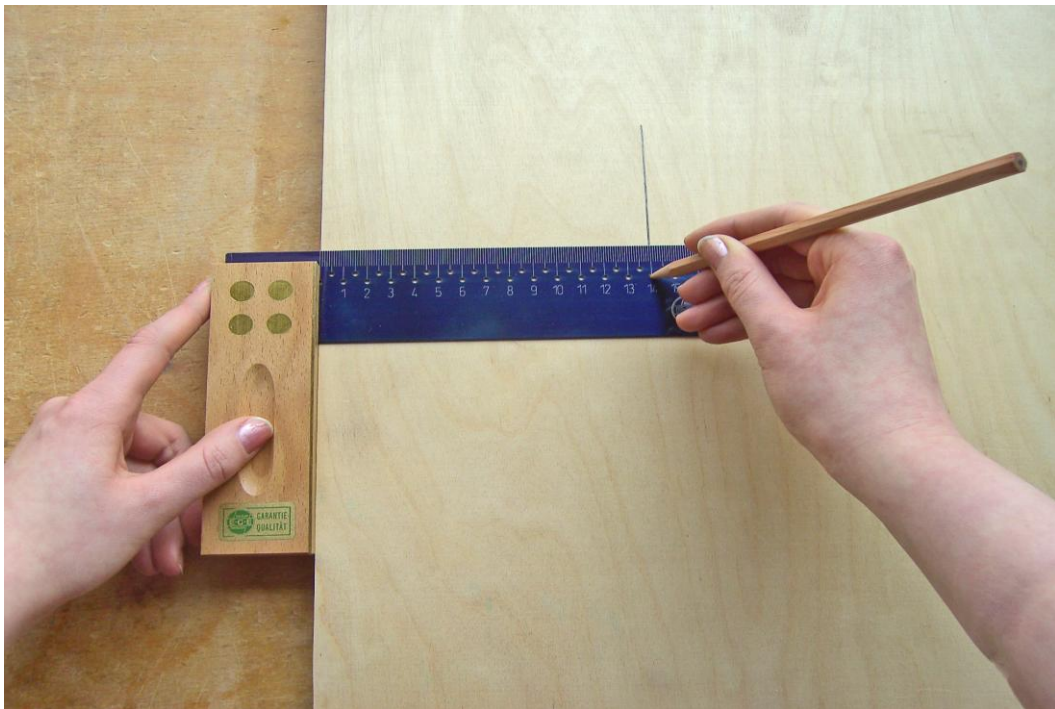

## E.C.E. – Try Square

with additional function for parallel marking

- **Mark parallel lines quickly and easily.**
- **Beech wood and blued 200 mm steel beam with laser-accurate metric markings**
- **Try Square of renowned E.C.E.-Quality**